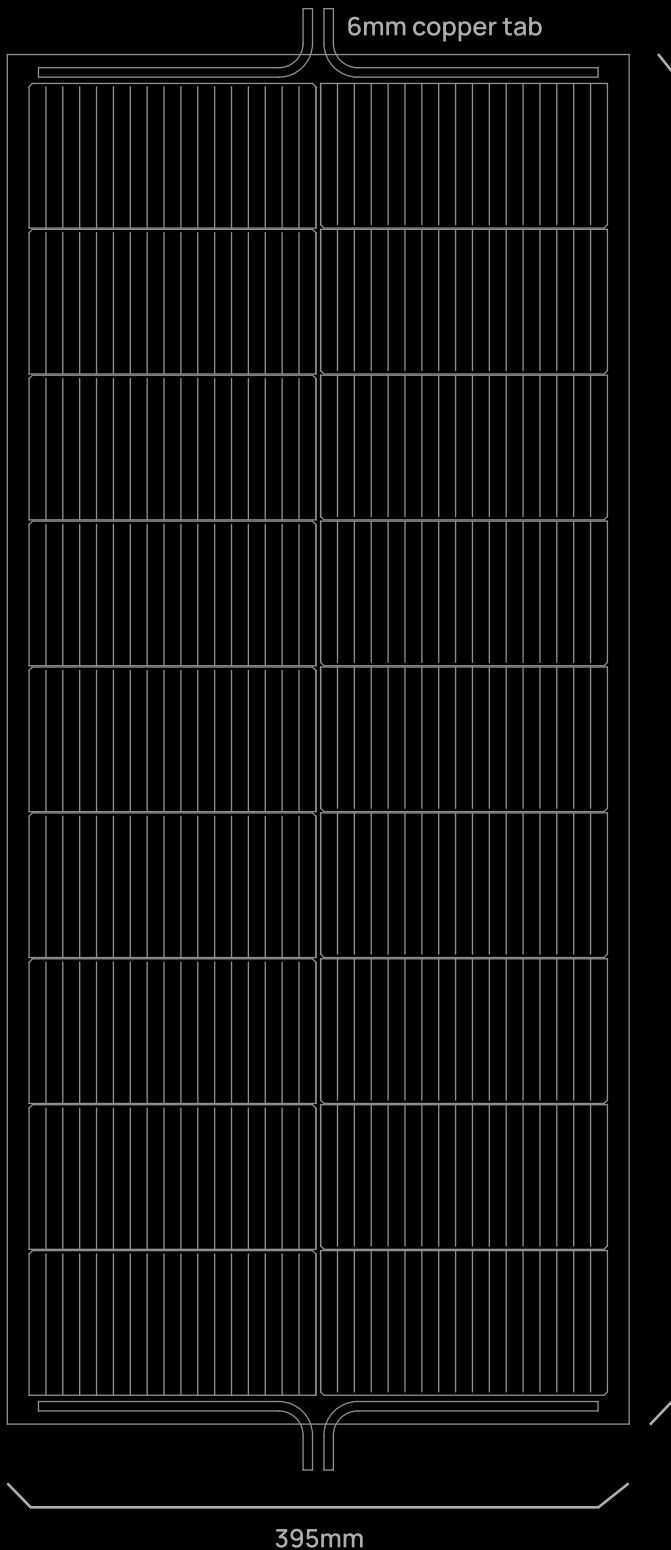

STARLIGHT CLASSIC®

	EM	FM	
SUMMARY	Power (W)	65	80
	Cost (\$/W)	\$9.81	\$11.20
	Cost (\$/Module)	\$638	\$896
	Module Efficiency @ STC	15%	19%
	Module Efficiency @ NOCT	14%	18%
	Length (mm)	870	850
	Width (mm)	395	380
	Weight (g)	196	291
TEMPERATURE	NOCT - Dual Rad (C)	52	51
	Temp Range (C)	-70 +70	-70 +125
	Pmax Coeff (%/C)	-0.29%	-0.50%
	Front Emissivity	>0.9	>0.9
POWER	Voc	13.76	coming soon
	Isc	6.02	coming soon
	Vmp	11.11	coming soon
	Imp	5.87	coming soon
	Pmp	65.23	80
OTHER	AO Protected	NO	YES
	UV Protected	NO	YES
	Rad Tolerant	NO	YES
	Space Qualified	NO	YES
	ECCN	EAR 99	EAR 99

- Slightly flexible, bend in one direction only
- Short leads together on either end for a full series string
- Darker side faces sun